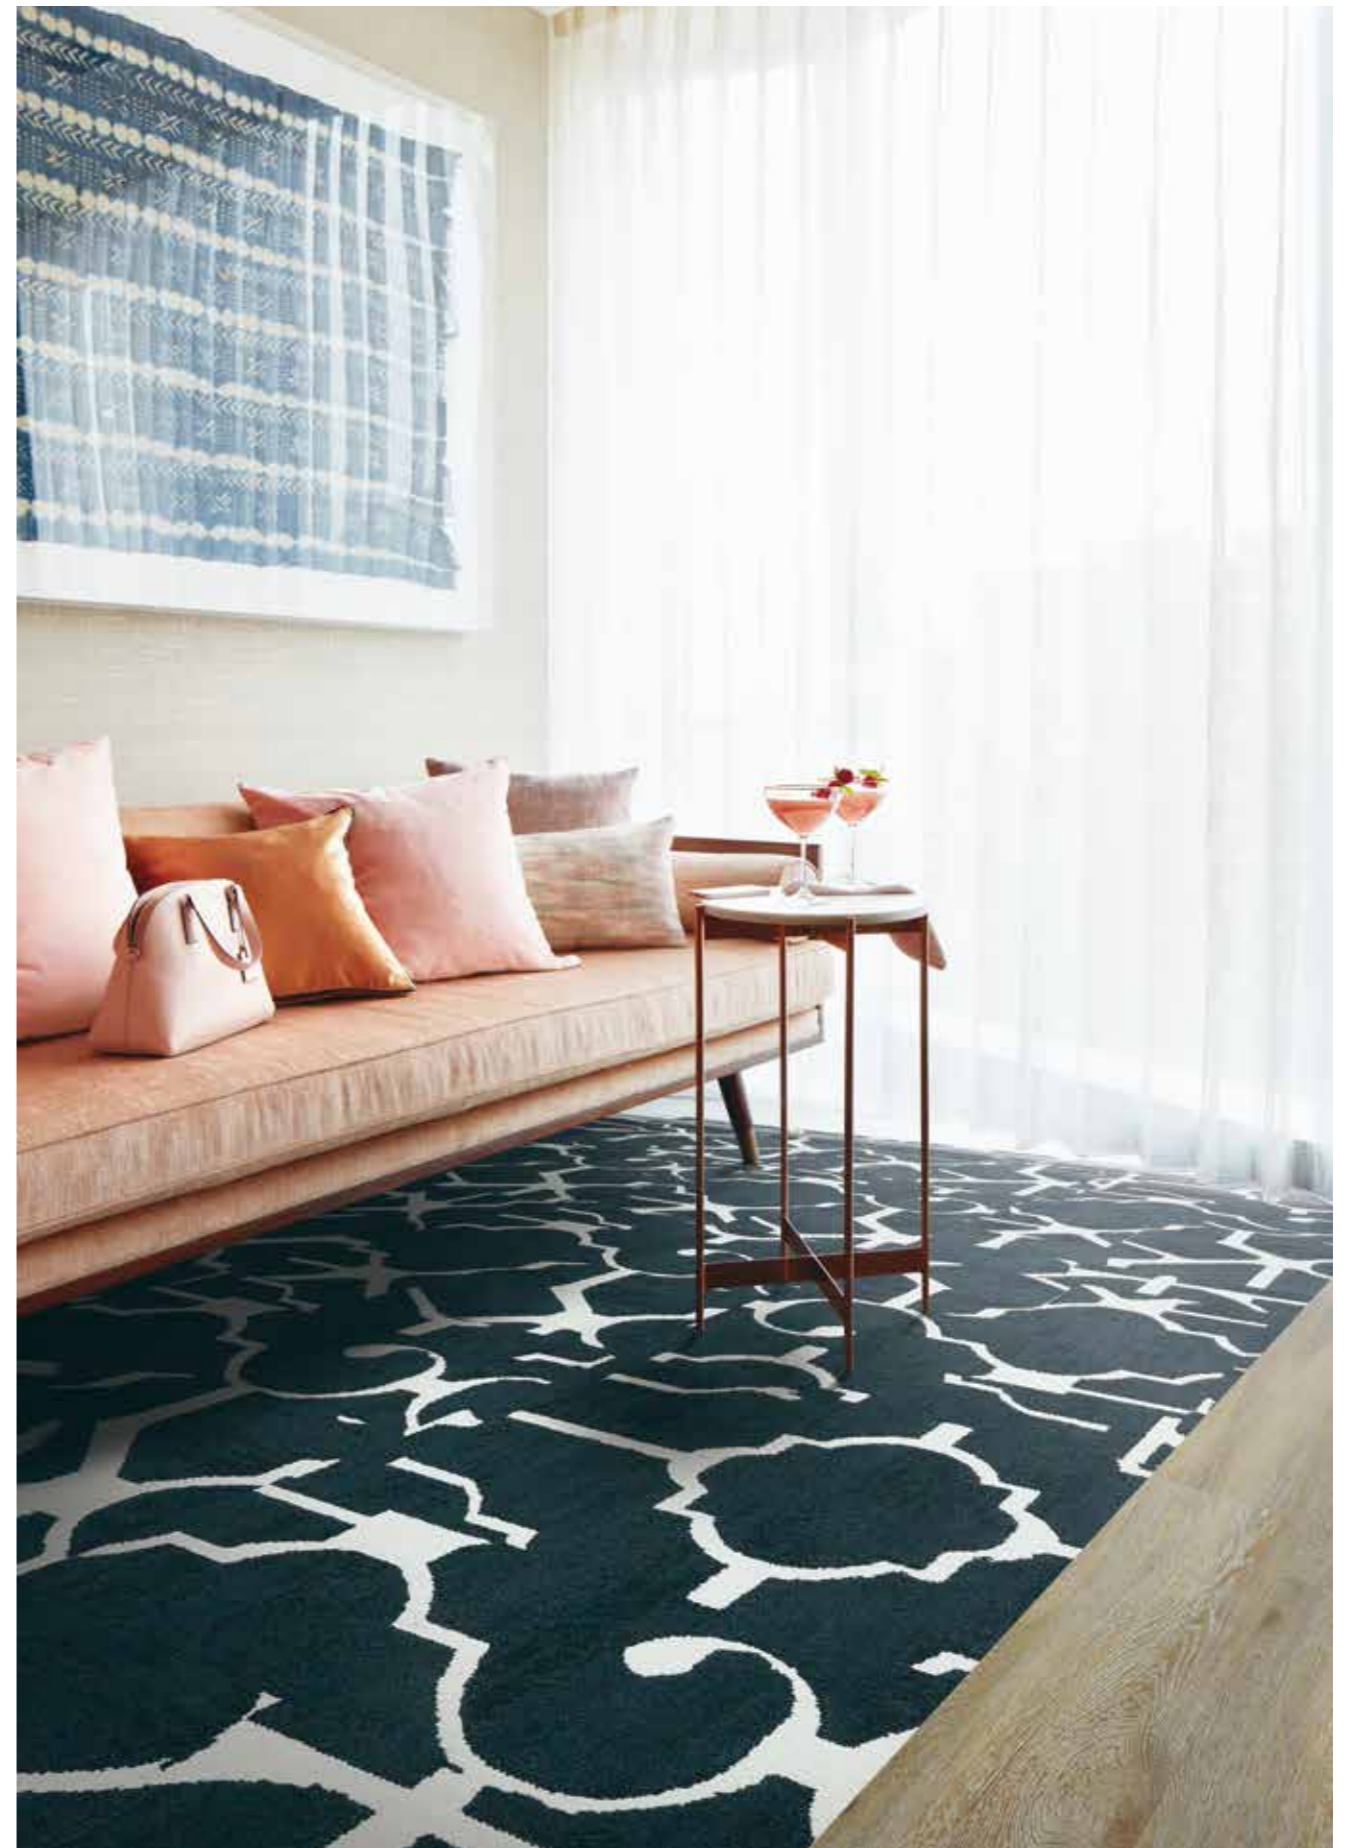

奢华演绎匠心

Luxury, the definitive article.

A serene outdoor lounge area during sunset. In the foreground, a round, white, ribbed table holds two wine glasses filled with white wine. Behind the table is a large, white, cushioned daybed. The scene is framed by white curtains tied back, revealing a view of a body of water and a distant shoreline under a soft, golden sky. The overall atmosphere is one of relaxation and luxury.